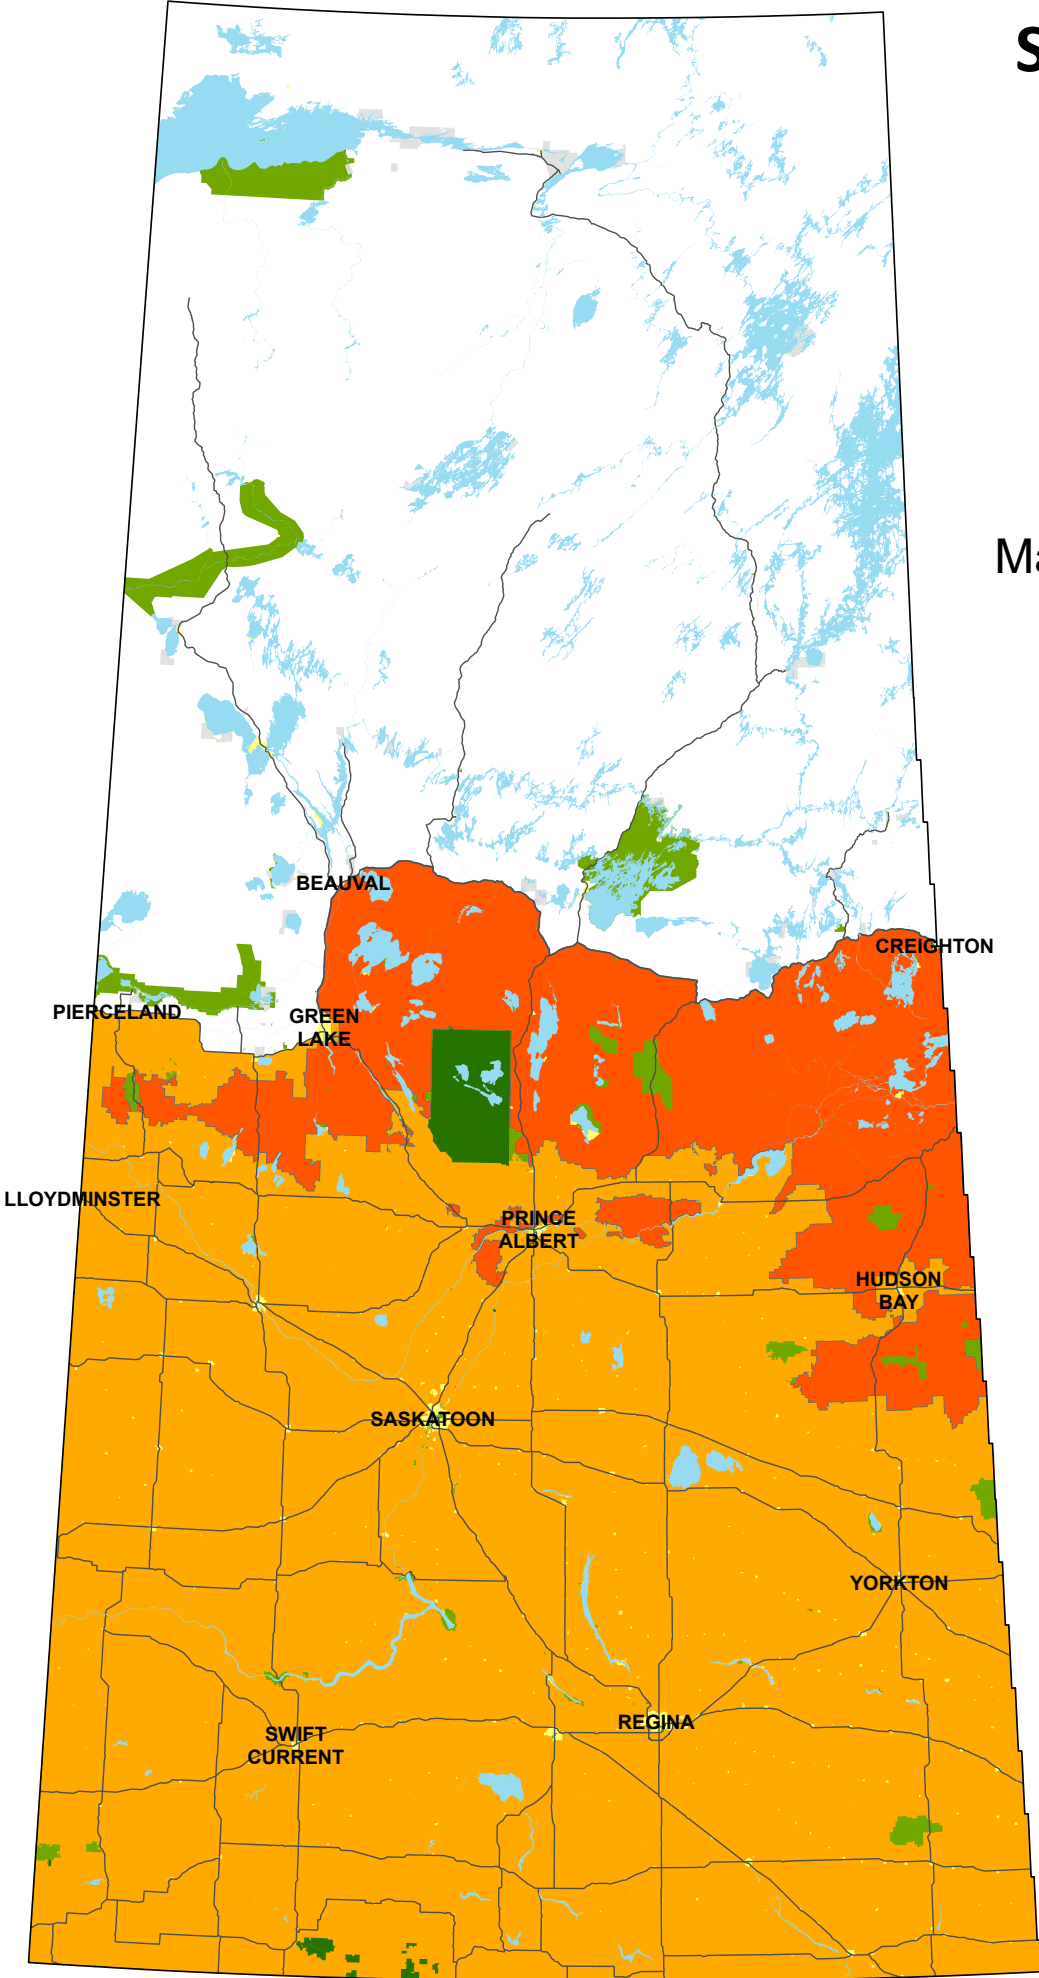

SASKATCHEWAN

FIRE BAN

In effect
May 29, 2026 at 12:01pm

- SPSA Ban
- SPSA Advisory
- Urban Municipality
- First Nation Reserve
- Provincial Park
- National Park
- Waterbodies
- Roads

Included in the ban:
Provincial Forest including
Provincial Parks and all
NSAD communities within
the fire ban area

Information as depicted is subject to change, therefore the Government of Saskatchewan assumes no responsibility for discrepancies at time of use.