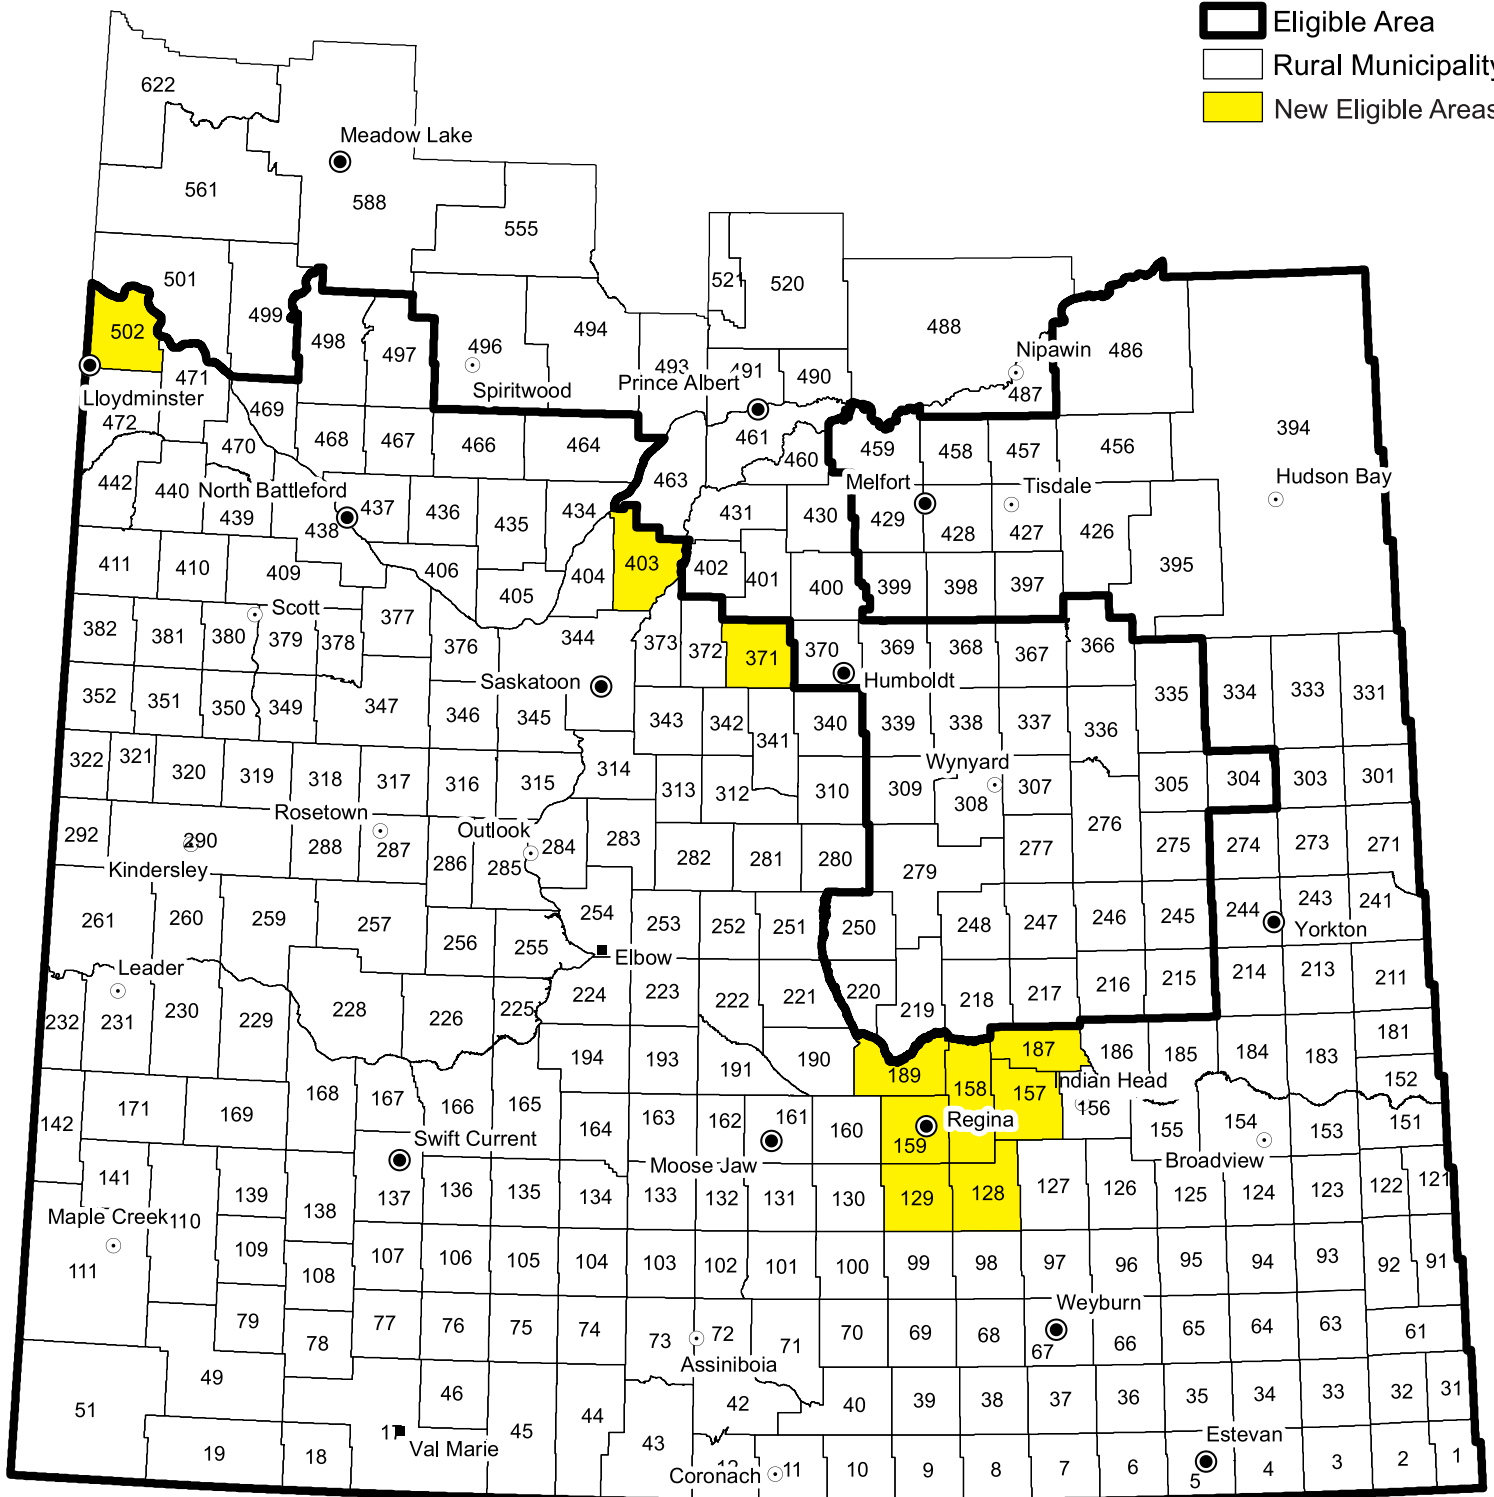

2023 Canada-Saskatchewan Feed Program Eligibility Area (by Rural Municipality)

- City
- Town
- Village
- Resort Village
- ▭ Eligible Area
- ▭ Rural Municipality
- ▭ New Eligible Areas

Projection: UTM Zone 13 Datum: NAD83

Data Source:

Canadian Drought Monitor - Agriculture and Agri-Food Canada (AAFC)

Agriculture and Agri-Food Canada

Agriculture et Agroalimentaire Canada

Geomatics Services, Ministry of Agriculture

January 22, 2024