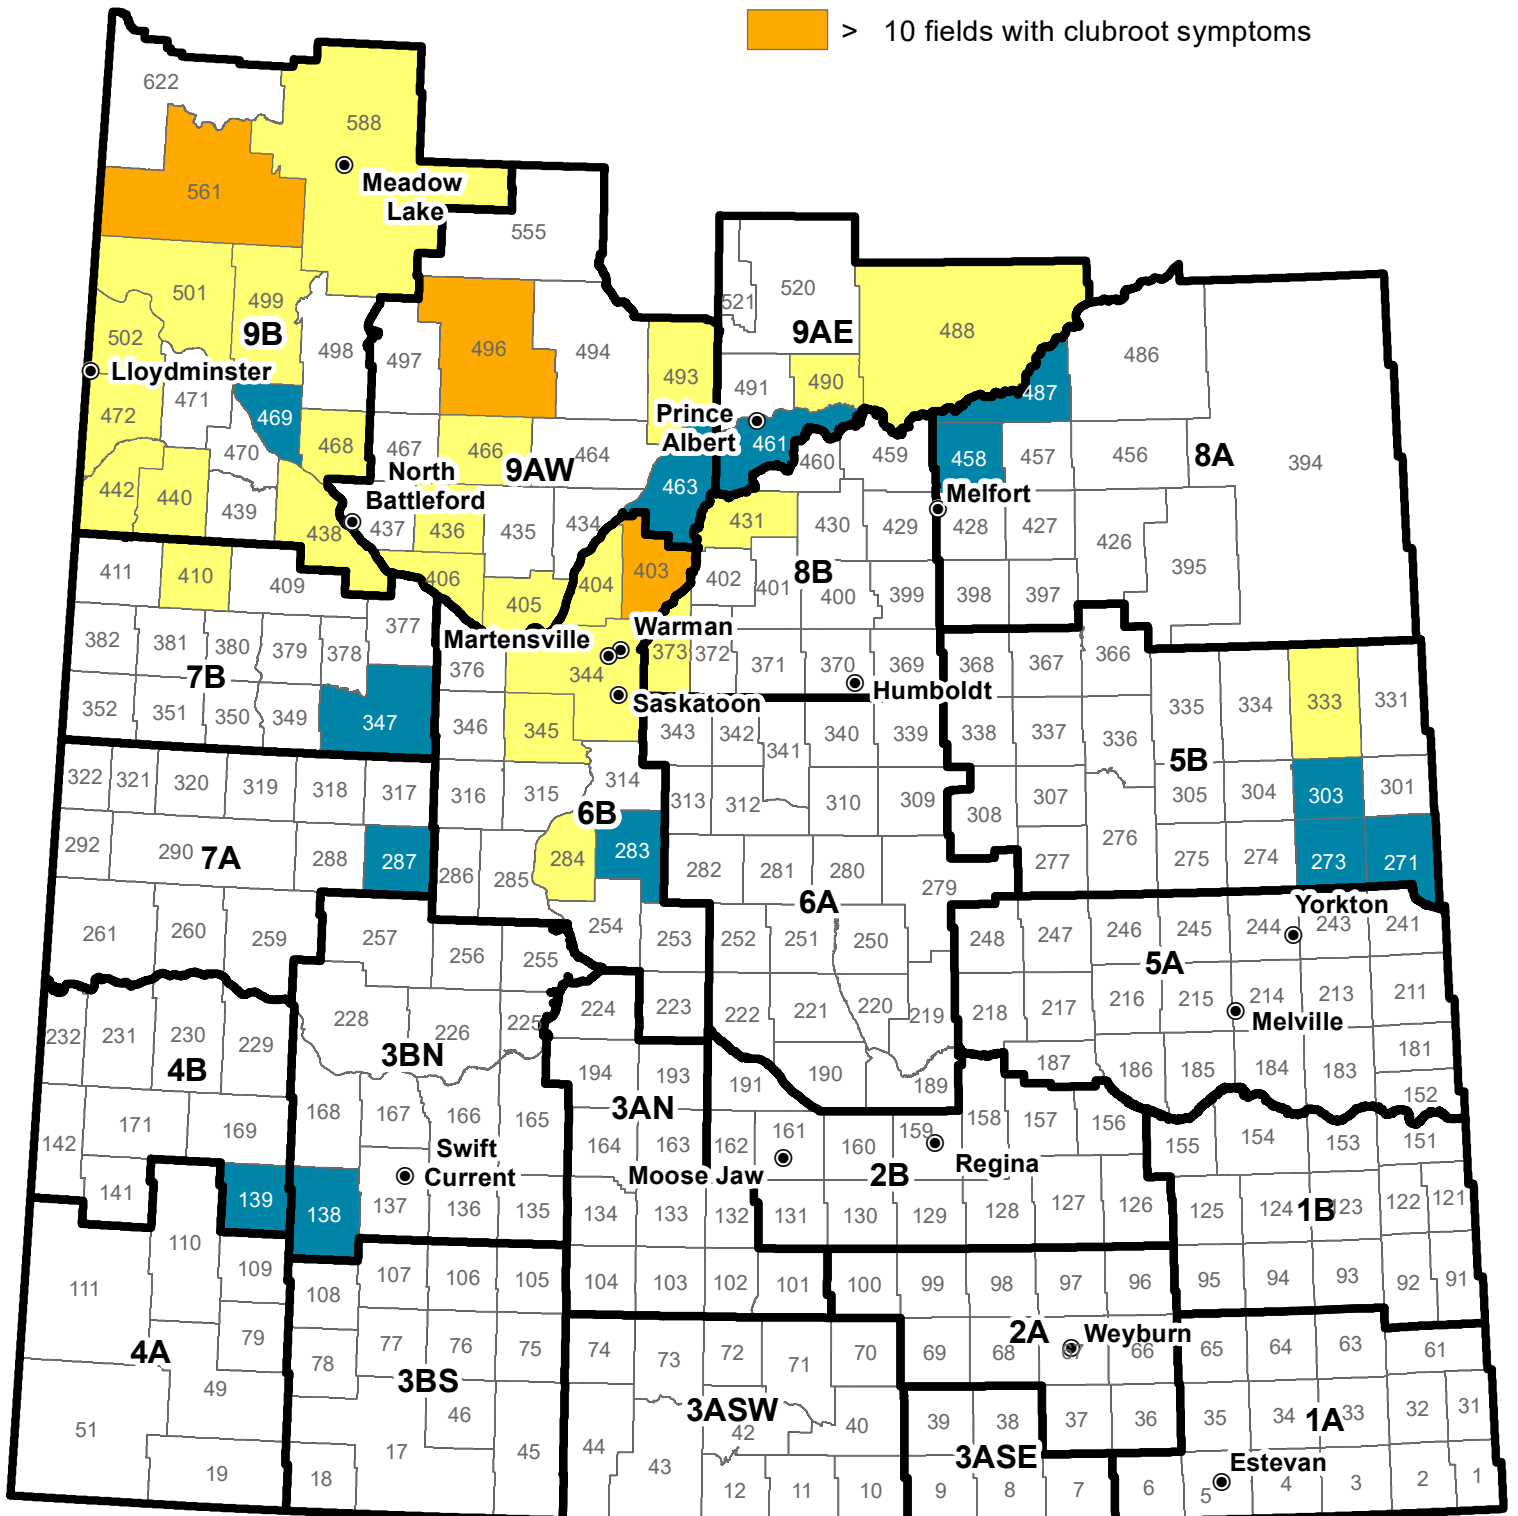

# Clubroot Distribution in Saskatchewan (cumulative testing 2008 to 2020)

Data Source:  
Clubroot Survey - Crops and Irrigation Branch

Projection: UTM Zone 13 Datum: NAD83

Geomatics Services, Ministry of Agriculture January 5, 2021