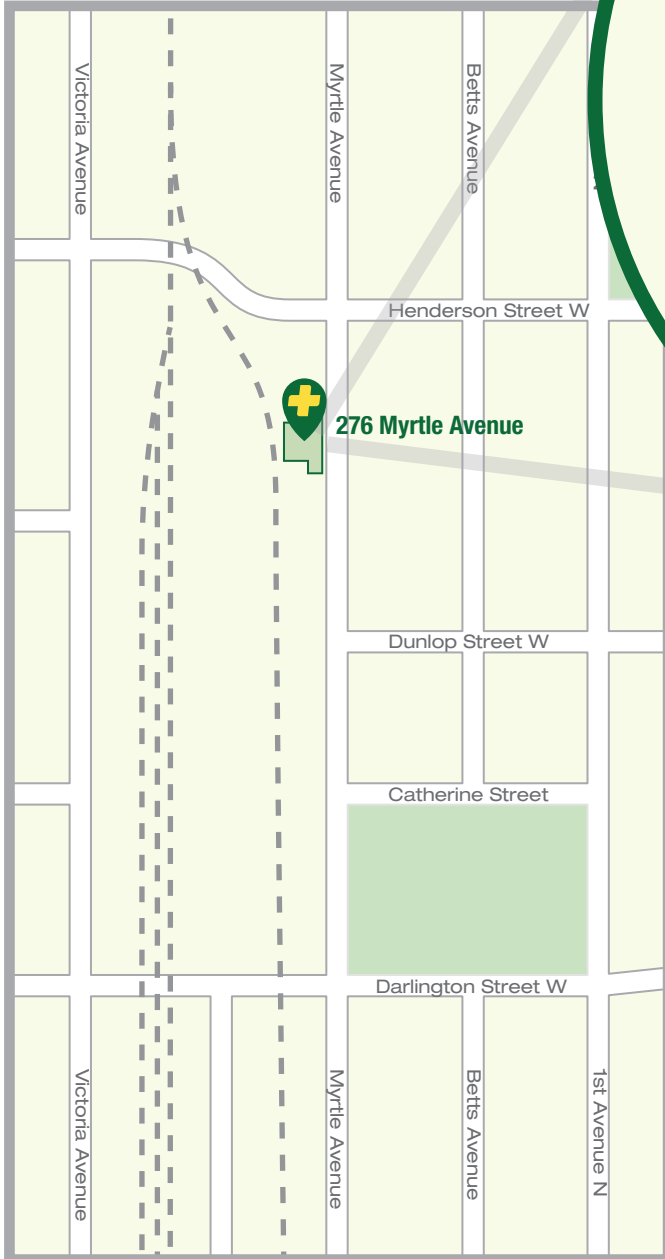

COVID-19

COVID-19

DRIVE-THRU TESTING SITE

276 Myrtle Avenue

Yorkton